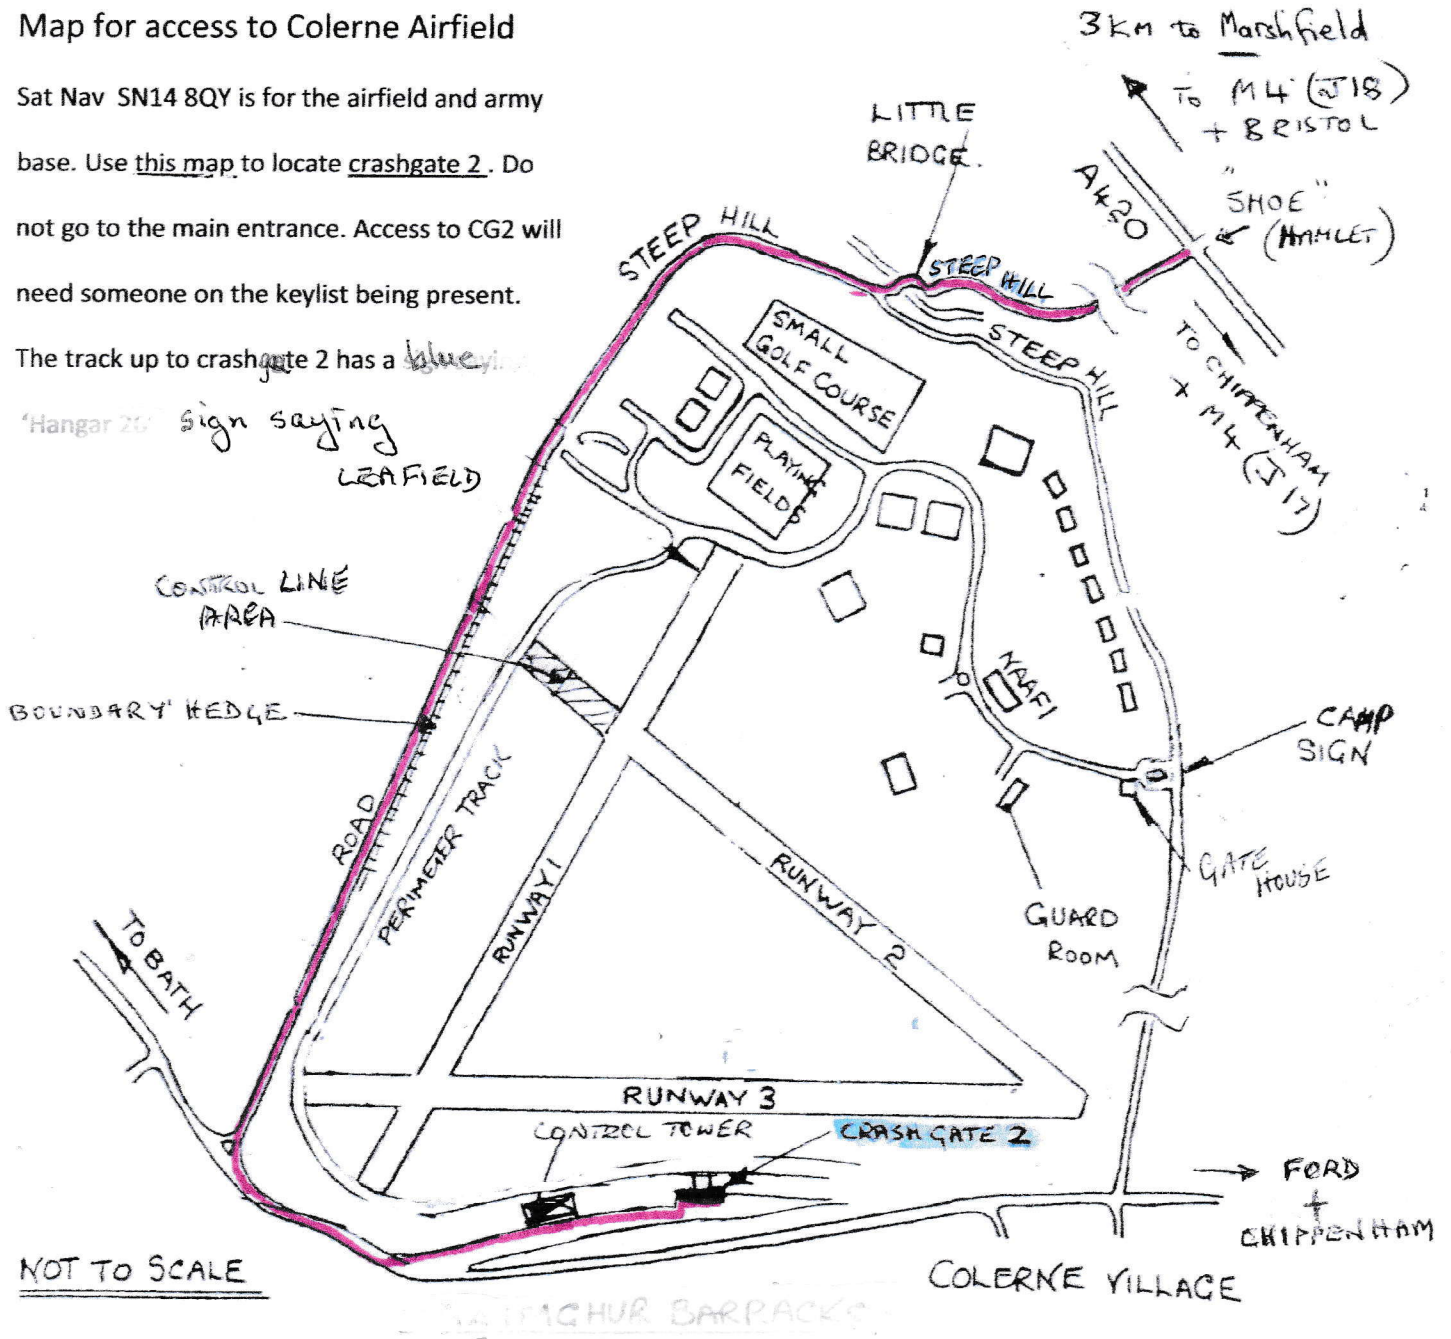

# SOUTH BRISTOL MODEL AIRCRAFT CLUB

Map for access to Colerne Airfield

Sat Nav SN14 8QY is for the airfield and army

base. Use this map to locate crashgate 2. Do

not go to the main entrance. Access to CG2 will

need someone on the keylist being present.

The track up to crashgate 2 has a blue

'Hangar 20' sign saying LEAFIELD

Suggested route █